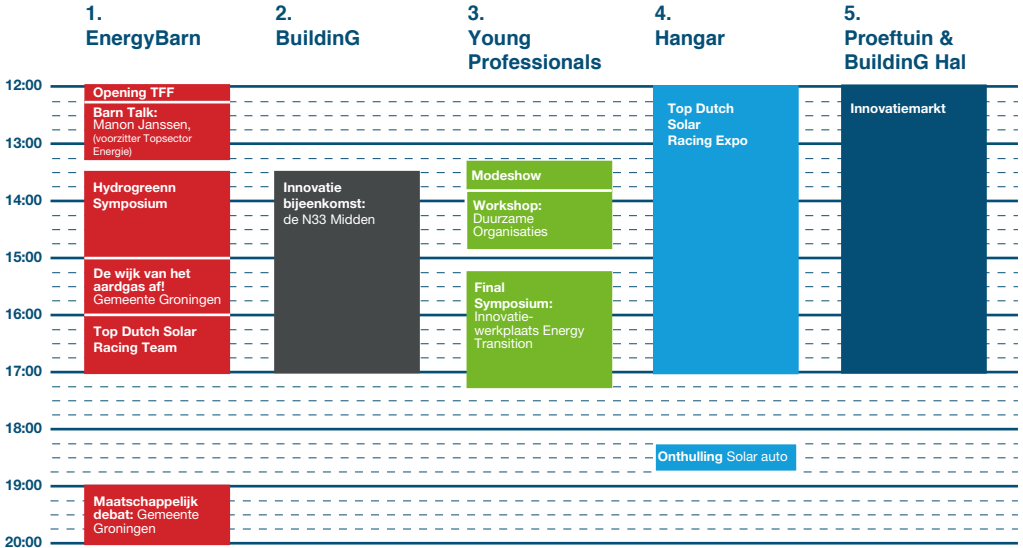

TRANSFUTURE TIMETABLE

12:00 – 20:00
Food, Drinks & Music
EnergyBarn