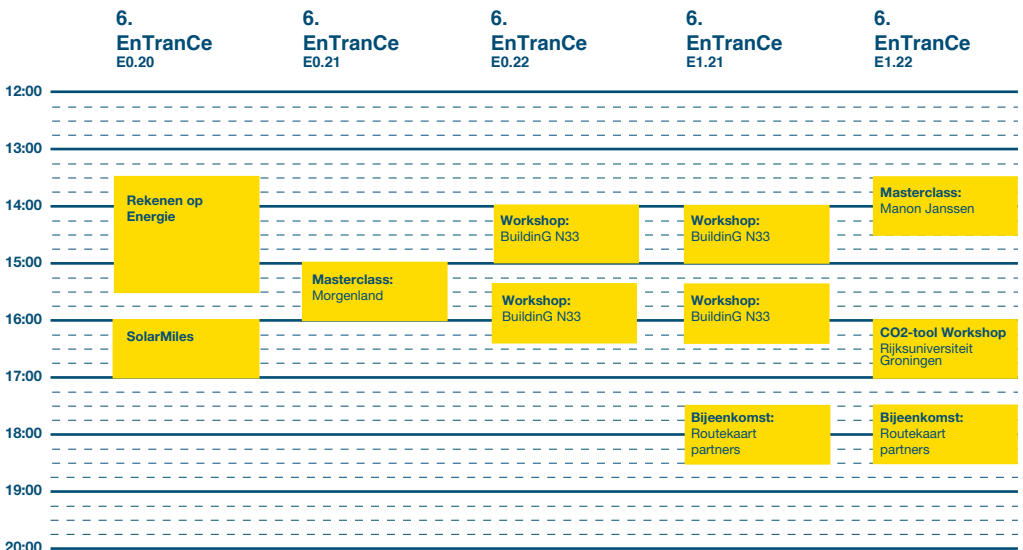

TRANSFUTURE TIMETABLE

12:00 – 20:00
Food, Drinks & Music
EnergyBarn